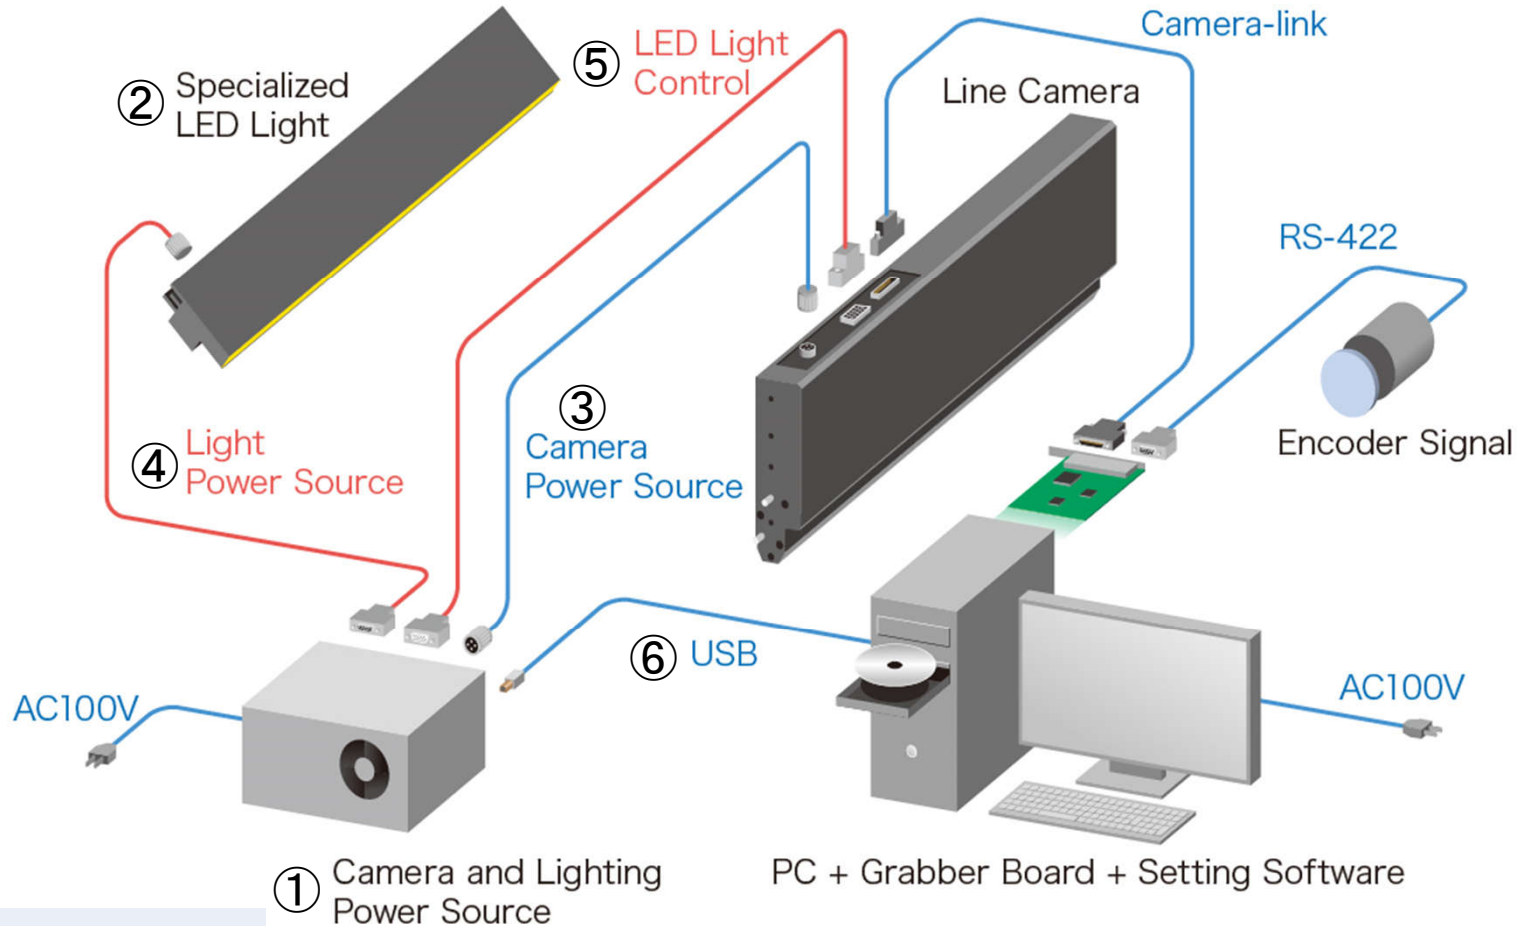

Proximity LineCamera

Model Name of LED Light for LCI&LCH

CORETEC INC.

■ Model Name examples

- CLC-LED250-W
Light Width 250mm, White Light, Oblique Lighting
- CLC-LED1000-WC
Light Width 1000mm, White Light, Coaxial Lighting

Proximity LineCamera

System Configuration for LCI&LCH Series

CORETEC INC.

Power source only for camera is available, if any light is not used.

Proximity LineCamera

Combination list for CLI&CLH Series peripherals

Cable Length	③ Camera Power Source Cable	④ Light Power Source Cable	⑤ LED Light Control Cable	⑥ USB Cable
		<ul style="list-style-type: none"> Connector on both sides Connector shape : Straight 	<ul style="list-style-type: none"> Connector on both sides Connector shape : Straight 	<ul style="list-style-type: none"> Connector on both sides Connector shape : Straight
3m	XS2W-D421-E81-F	RS232C-9PM-9SM-B-A-3-X-0000000	NEDJ-PS-SB-H15-3	USB-AM-BM-3
5m	XS2W-D421-G81-F	RS232C-9PM-9SM-B-A-5-X-0000000	NEDJ-PS-SB-H15-5	USB-AM-BM-5
7m	XS2W-D421-H81-F	RS232C-9PM-9SM-B-A-7-X-0000000	NEDJ-PS-SB-H15-7	None
10m	XS2W-D421-J81-F	RS232C-9PM-9SM-B-A-10-X-0000000	NEDJ-PS-SB-H15-10	