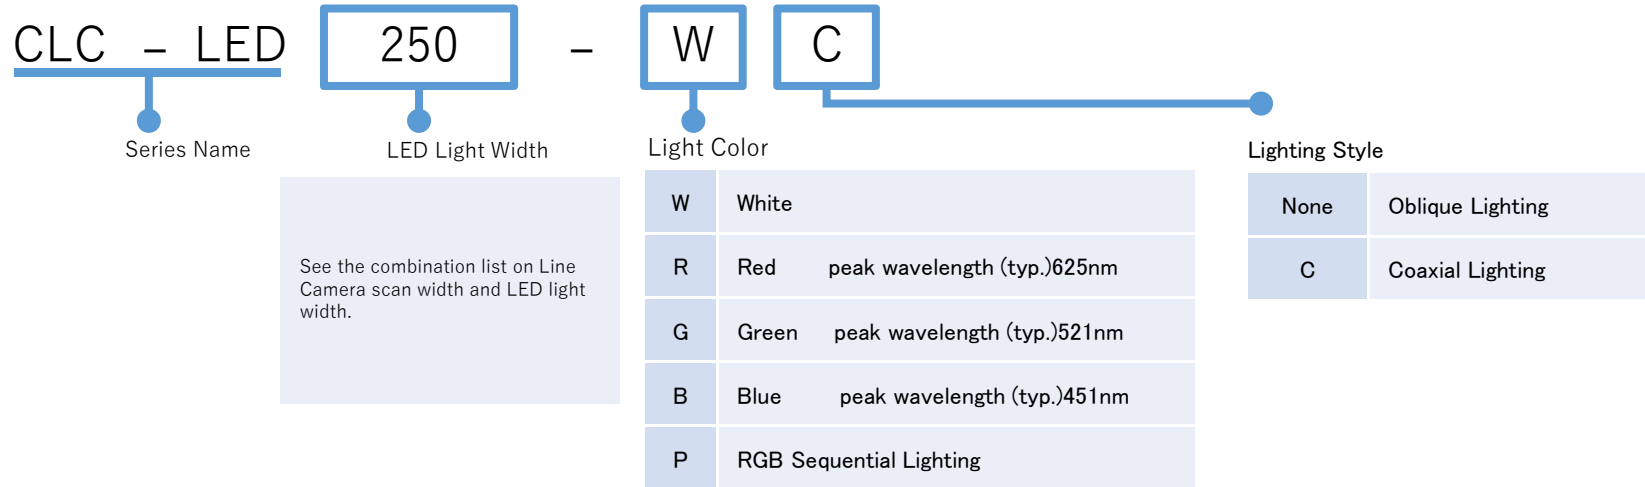

Proximity LineCamera

Model Name of LED Light for LCI&LCH

CORETEC INC.

■ Model Name examples

- CLC-LED250-W
Light Width 250mm, White Light, Oblique Lighting
- CLC-LED1000-WC
Light Width 1000mm, White Light, Coaxial Lighting

Proximity LineCamera

System Configuration for LCI&LCH Series

CORETEC INC.

Power source only for camera is available, if any light is not used.

Proximity LineCamera

Combination list for CLI&CLH Series peripherals

Cable Length	③ Camera Power Source Cable	④ Light Power Source Cable	⑤ LED Light Control Cable	⑥ USB Cable
		<ul style="list-style-type: none"> Connector on both sides Connector shape : Straight 	<ul style="list-style-type: none"> Connector on both sides Connector shape : Straight 	<ul style="list-style-type: none"> Connector on both sides Connector shape : Straight
3m	XS2W-D421-E81-F	RS232C-9PM-9SM-B-A-3-X-0000000	NEDJ-PS-SB-H15-3	USB-AM-BM-3
5m	XS2W-D421-G81-F	RS232C-9PM-9SM-B-A-5-X-0000000	NEDJ-PS-SB-H15-5	USB-AM-BM-5
7m	XS2W-D421-H81-F	RS232C-9PM-9SM-B-A-7-X-0000000	NEDJ-PS-SB-H15-7	None
10m	XS2W-D421-J81-F	RS232C-9PM-9SM-B-A-10-X-0000000	NEDJ-PS-SB-H15-10	